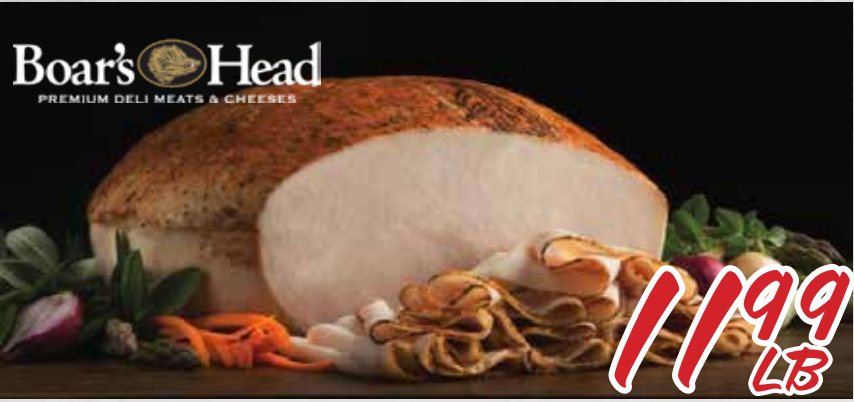

1899
LB

**Drunken Goat
Goat Cheese**

399
EA

**Busseto
Prosciutto**
3 oz

799
EA

**Emi Le
Gruyere Cheese**
5.3 oz

**Hot & Ready
Prime Rib**

**1899
LB**

**1199
LB**

**899
LB**

Boar's Head Ovensgold Turkey

Delivering homestyle flavor in every tender slice, Boar's Head Ovensgold Turkey Breast is seasoned with aromatic spices and slow roasted to perfection according to a family recipe for a taste of home.