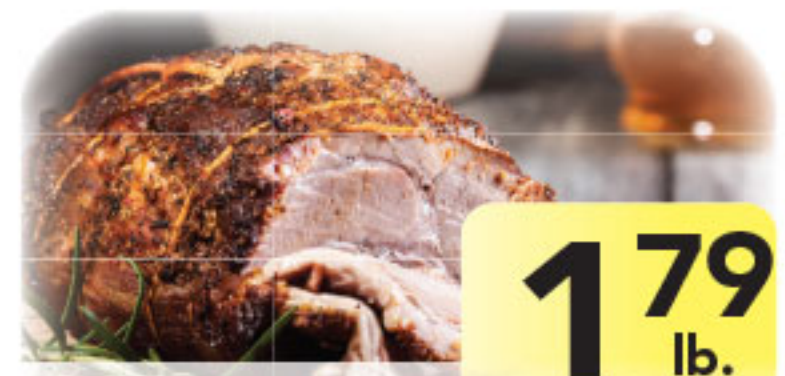

5⁹⁹
lb.

Boneless Beef
Bottom Round Roast

4⁹⁹
lb.

Fresh, Store Made
Ground Round

1⁷⁹
lb.

Whole Bone-In
Pork Butt Roast

Spring Cleaning

Stock Up